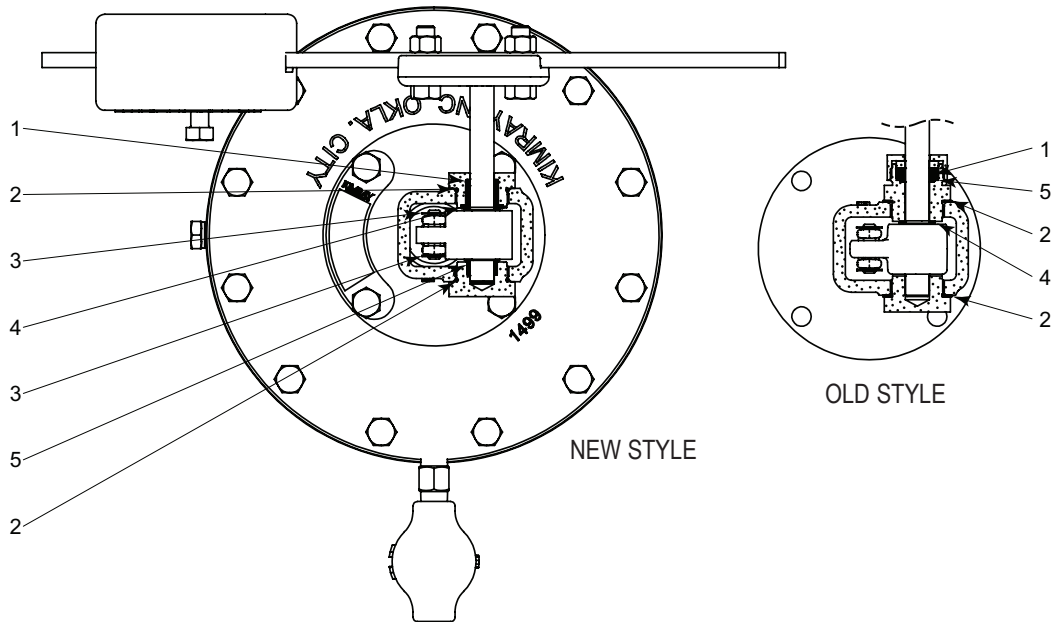

ITEM	QTY.	DESCRIPTION	NEW STYLE	OLD STYLE
1	Qty	O-Ring	154	----
		Packing Ring	----	351
2	2	O-Ring	2131	----
		Gasket	----	364
3	2	Snap Ring	941	
4	1	Bushing	7660	----
		Thrust Washer	----	360
5	1	Packing	7662	
6	1	Gasket	750	
7	1	Diaphragm	421	
8	1	O-Ring	530	

# WEIGHT OPERATED DUMP VALVES

## REPAIR KIT DIAPHRAGM BALANCED TRUNNION

All Pictures shown are for illustration purpose only. Actual product may vary due to product enhancement.