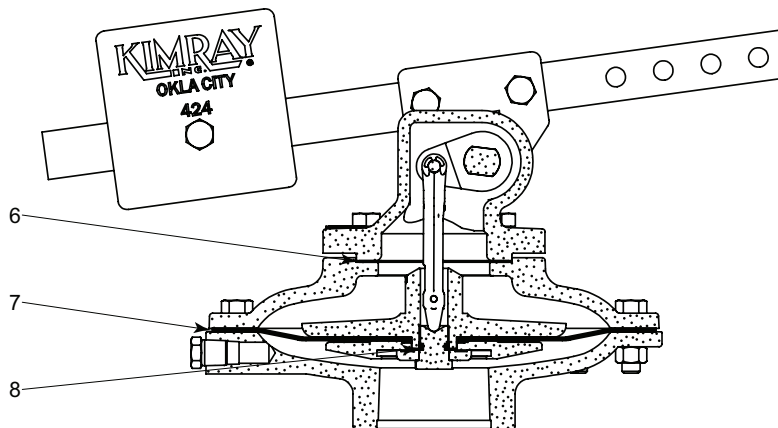

ITEM	QTY.	DESCRIPTION	NEW STYLE	OLD STYLE
1	Qty	O-Ring	154	----
		Packing Ring	----	351
2	2	O-Ring	2131	----
		Gasket	----	364
3	2	Snap Ring	941	
4	1	Bushing	7660	----
		Thrust Washer	----	360
5	1	Packing	7662	
6	1	Gasket	750	
7	1	Diaphragm	421	
8	1	O-Ring	530	

# WEIGHT OPERATED DUMP VALVES