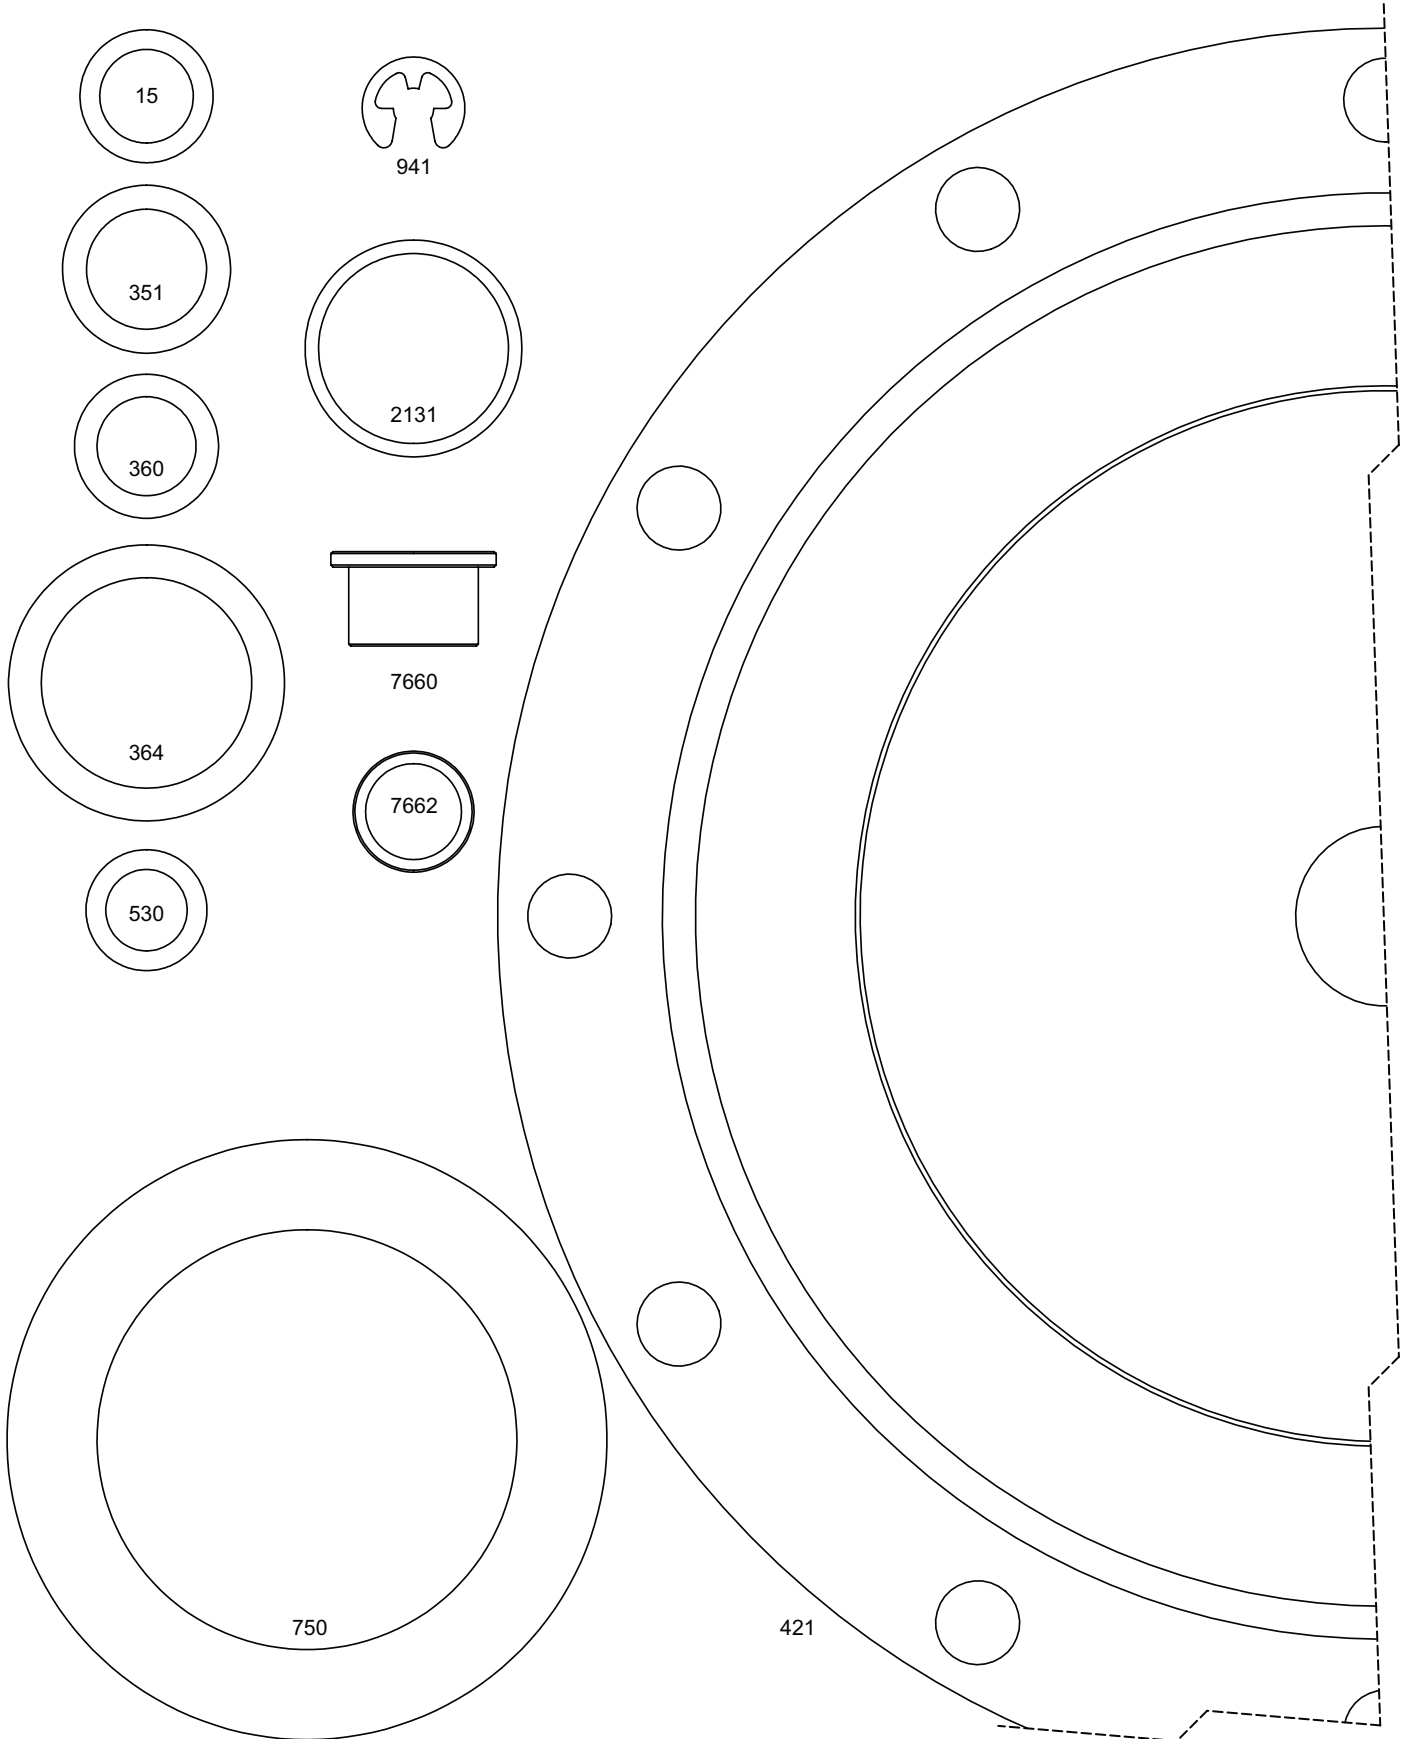

WEIGHT OPERATED DUMP VALVES

REPAIR KIT DIAPHRAGM BALANCED TRUNNION

All Pictures shown are for illustration purpose only. Actual product may vary due to product enhancement.