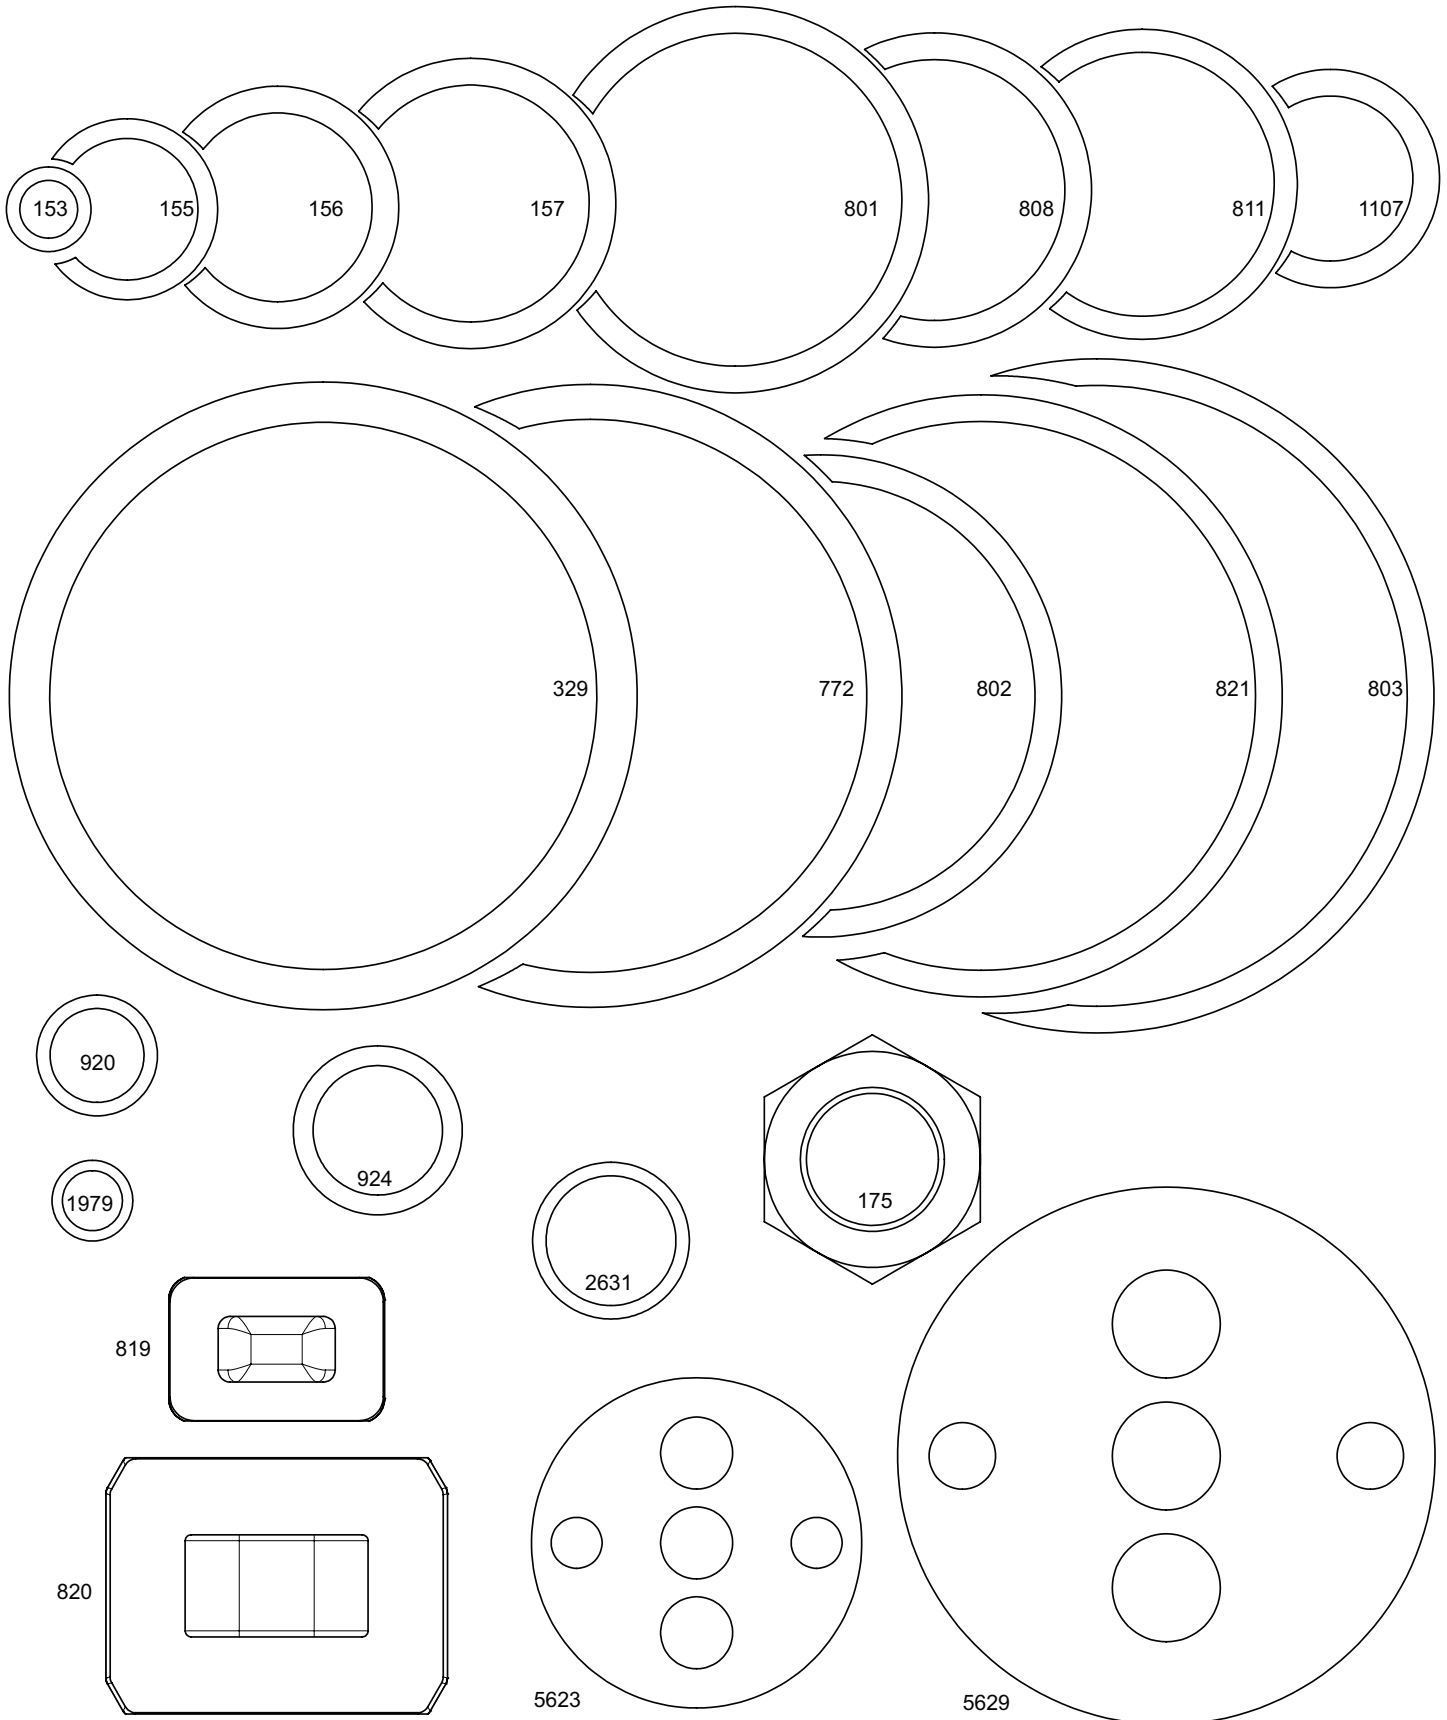

REPAIR KIT
ENERGY EXCHANGE - 210 CAPACITY

All Pictures shown are for illustration purpose only. Actual product may vary due to product enhancement.