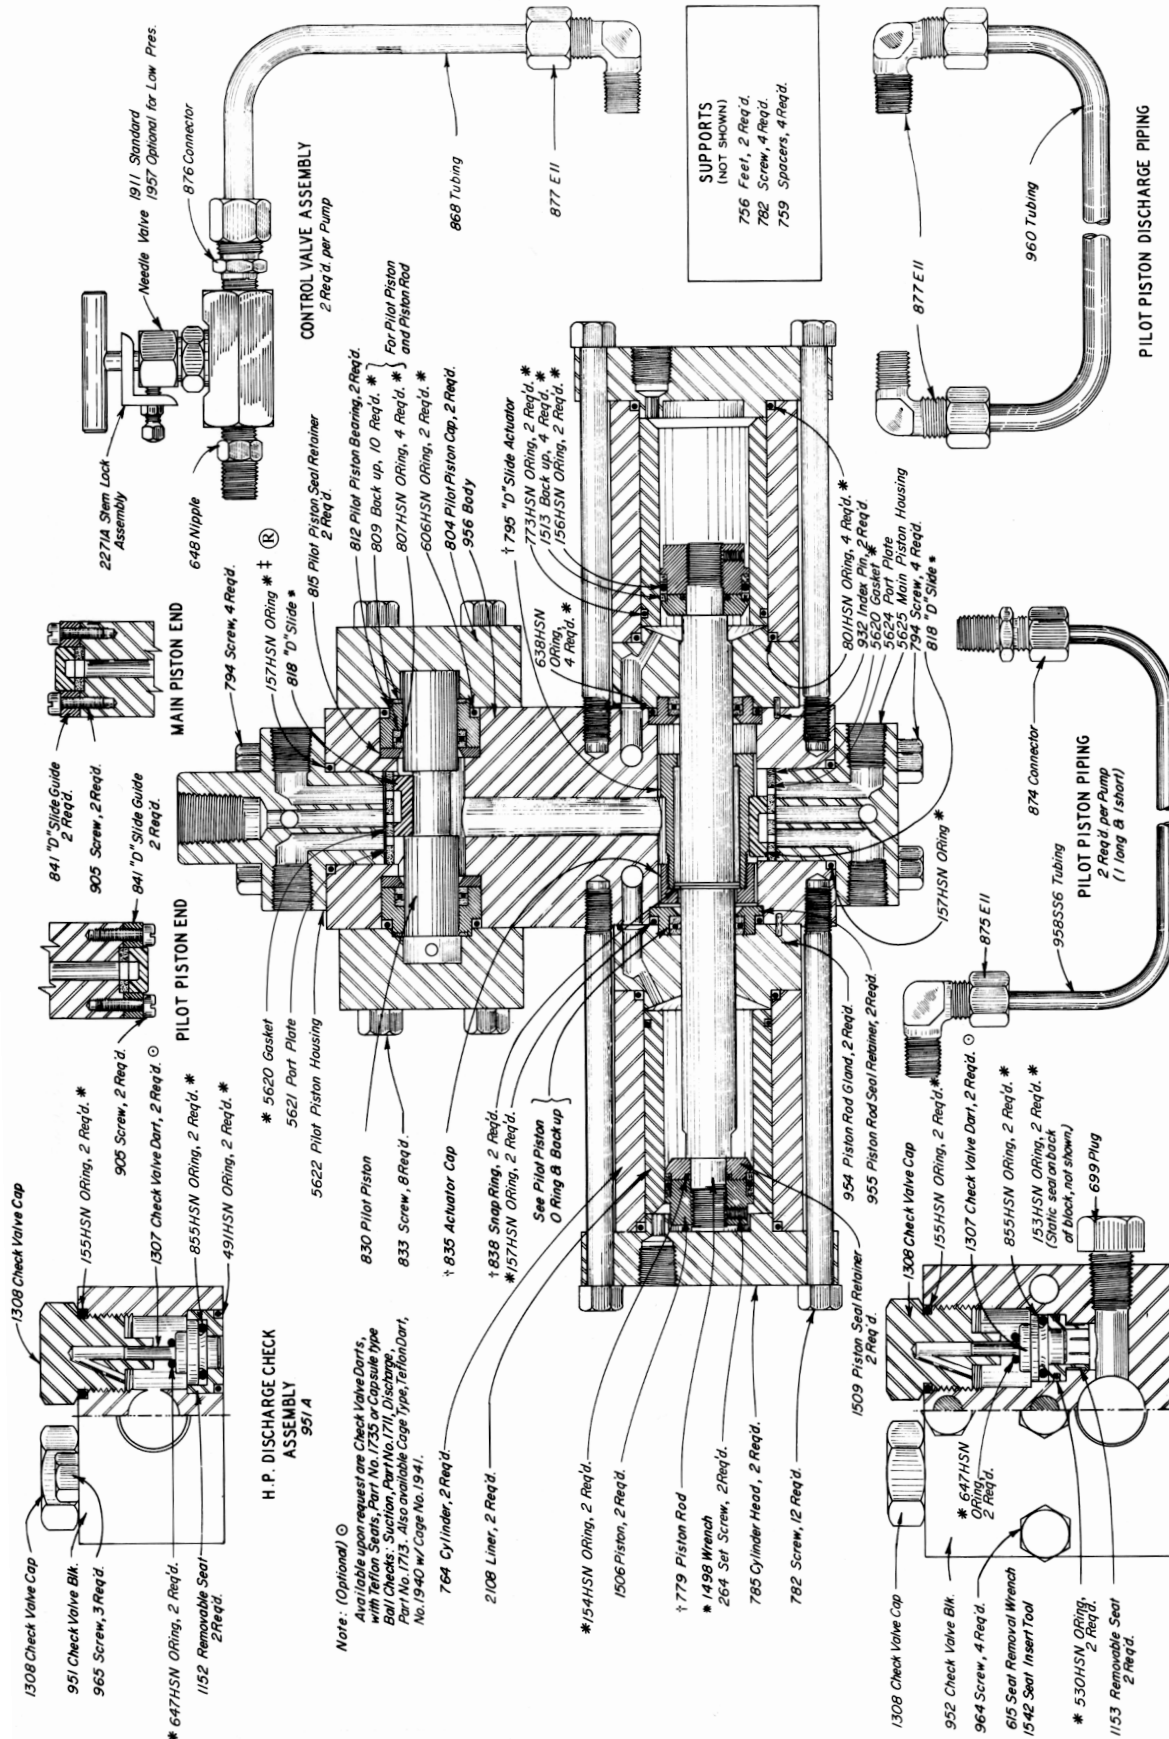

REPAIR KIT ENERGY EXCHANGE - 020 CAPACITY

† Parts 779, 795, 835 & 838 available as complete assembly only. Specify No. 779 A Assembly
* 2015 SC Pump Repair Kit contains Parts 154, 156, 606, 647, 773, 807, 809, 816, 855, 1498 & 1513
RECOMMENDED SPARE PARTS ARE CONTAINED IN REPAIR KIT AS LISTED ABOVE.

All Pictures shown are for illustration purpose only. Actual product may vary due to product enhancement.

For additional information & documentation visit www.kimray.com

REPAIR KIT
ENERGY EXCHANGE - 020 CAPACITY