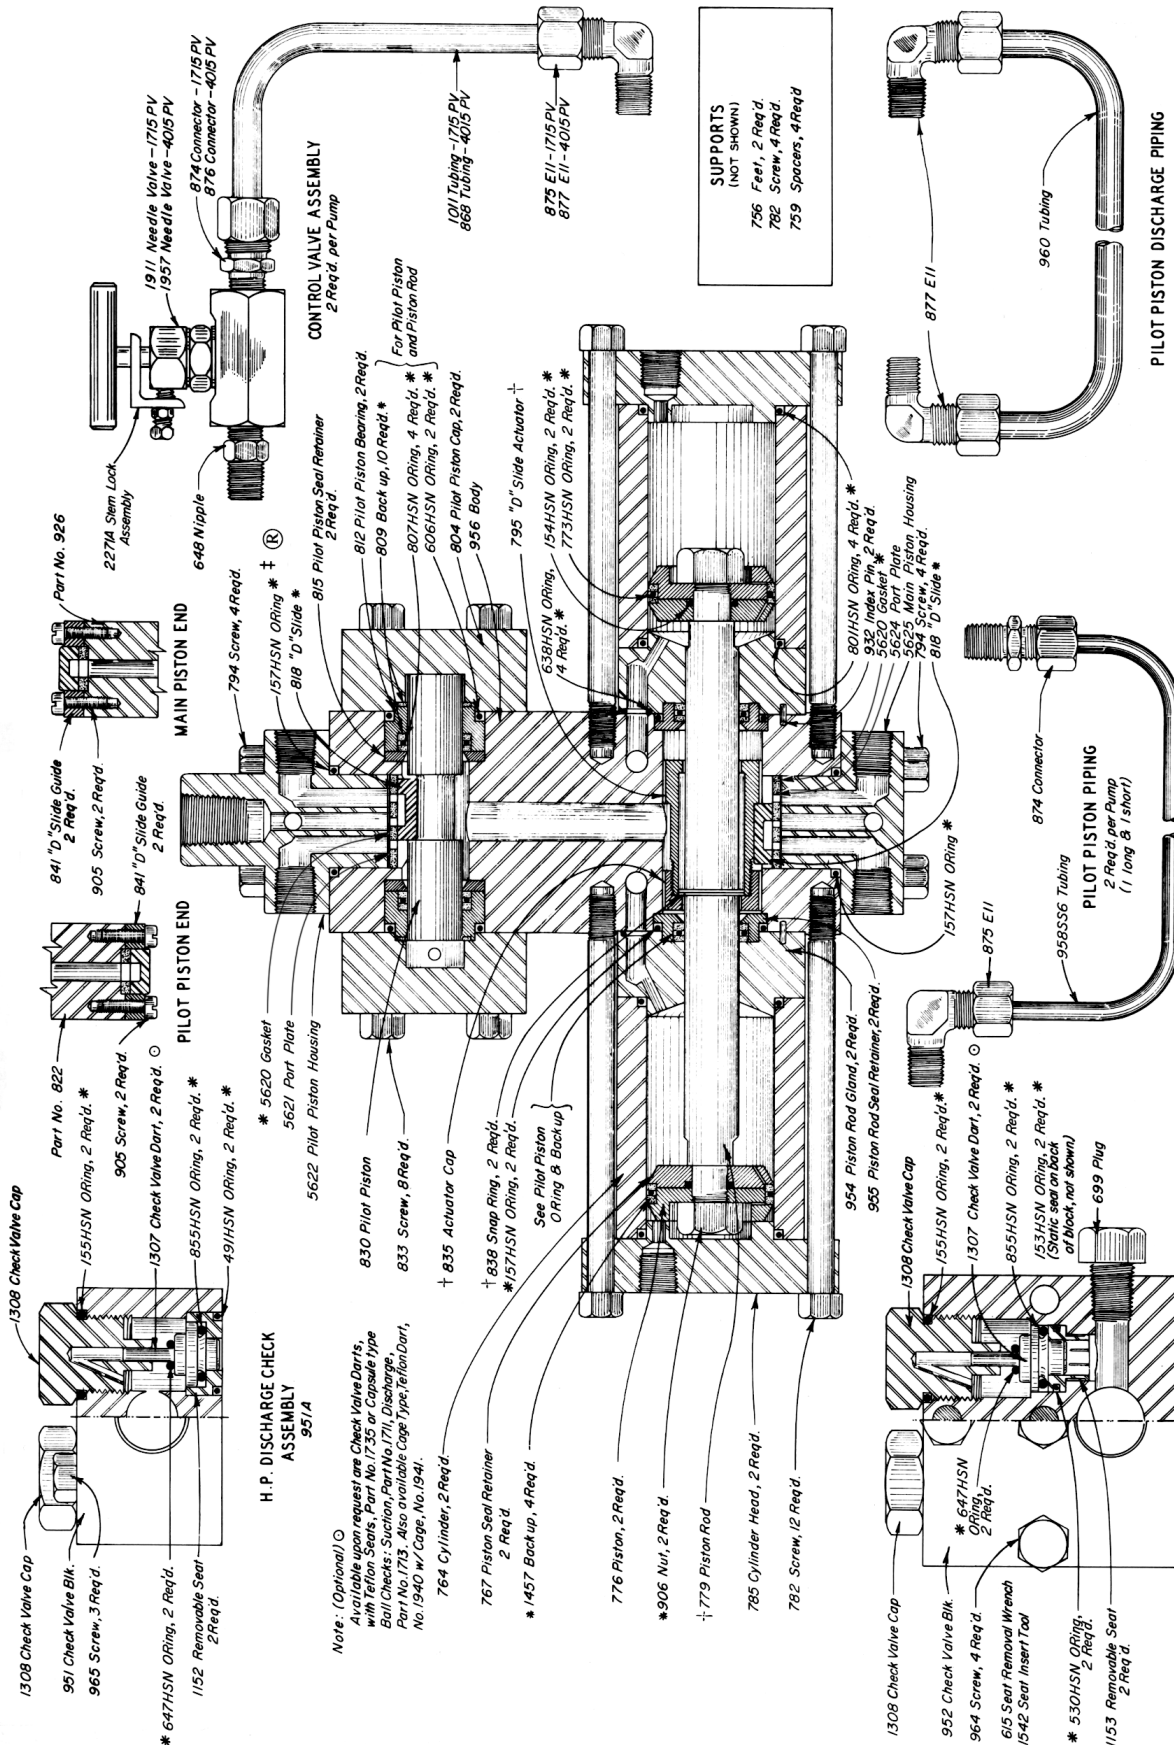

REPAIR KIT ENERGY EXCHANGE - 040 CAPACITY

All Pictures shown are for illustration purpose only. Actual product may vary due to product enhancement.

For additional information & documentation visit www.kimray.com

REPAIR KIT
ENERGY EXCHANGE - 040 CAPACITY

818

5620

All Pictures shown are for illustration purpose only. Actual product may vary due to product enhancement.