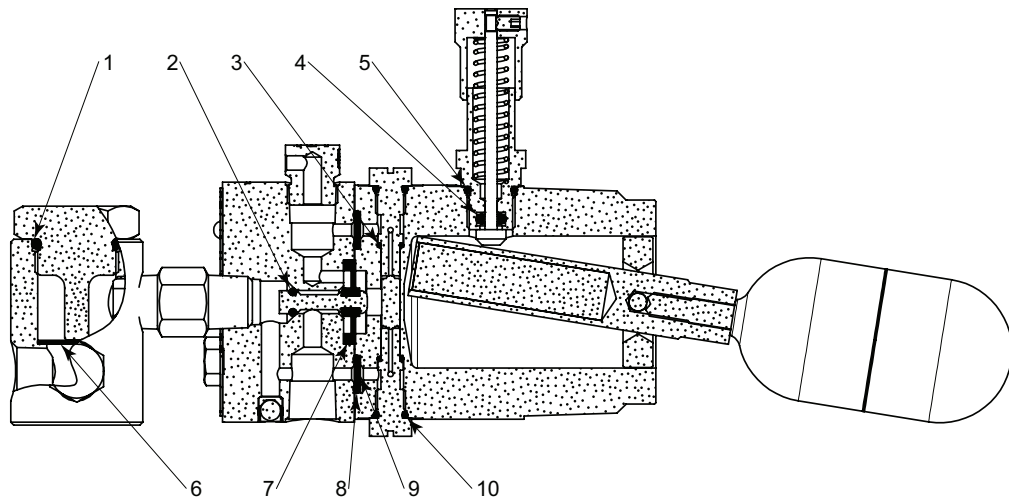

ITEM	QTY.	DESCRIPTION	PART NO.
1	1	O-Ring	155
2	1	O-Ring	7016
3	2	O-Ring	7015
4	1	O-Ring	5410
5	1	O-Ring	7584
5	6	Screen	619
6	1	Diaphragm	6994
8	2	O-Ring	7524
9	2	Disc Filter	7012
10	2	O-Ring	7019

FLOAT OPERATED CONTROLLERS

REPAIR KIT
PNEUMATIC LEVEL SWITCH

155

619

6994

5410

7012

7015

7016