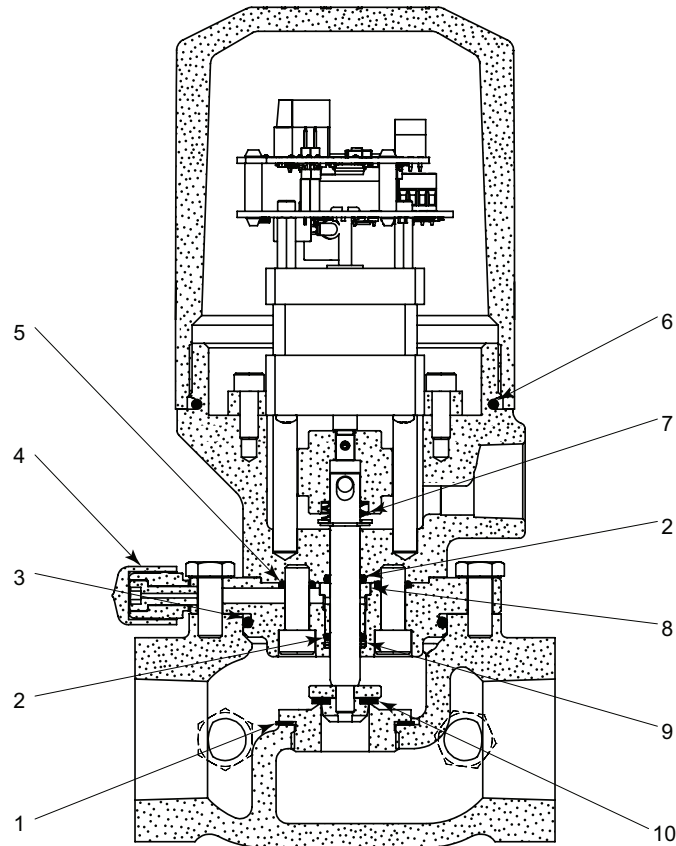

| ITEM | QTY. | DESCRIPTION | PART NUMBER |
|------|------|--------------|-------------|
| 1 | 1 | Gasket | 364 |
| 2 | 2 | O-Ring | 153LTHSN |
| 3 | 1 | O-Ring | 7434HSN |
| 4 | 1 | Cap | 7555 |
| 5 | 2 | O-Ring | 638HSN |
| 6 | 1 | O-Ring | 7425HSN |
| 7 | 1 | Spring | 7421 |
| 8 | 1 | Stem Bushing | 7442XP |
| 9 | 2 | Back Up | 148T |
| 10 | 1 | Seat | 1347LTNHSN |

Scan here for Video

All Pictures shown are for illustration purpose only. Actual product may vary due to product enhancement.

For additional information & documentation visit www.kimray.com

LOW PRESSURE CONTROL VALVES

REPAIR KIT
E-LO CONTROL VALVE

153LT HSN

148T

638 HSN

1347LT HSN

7421

7442XP

7555