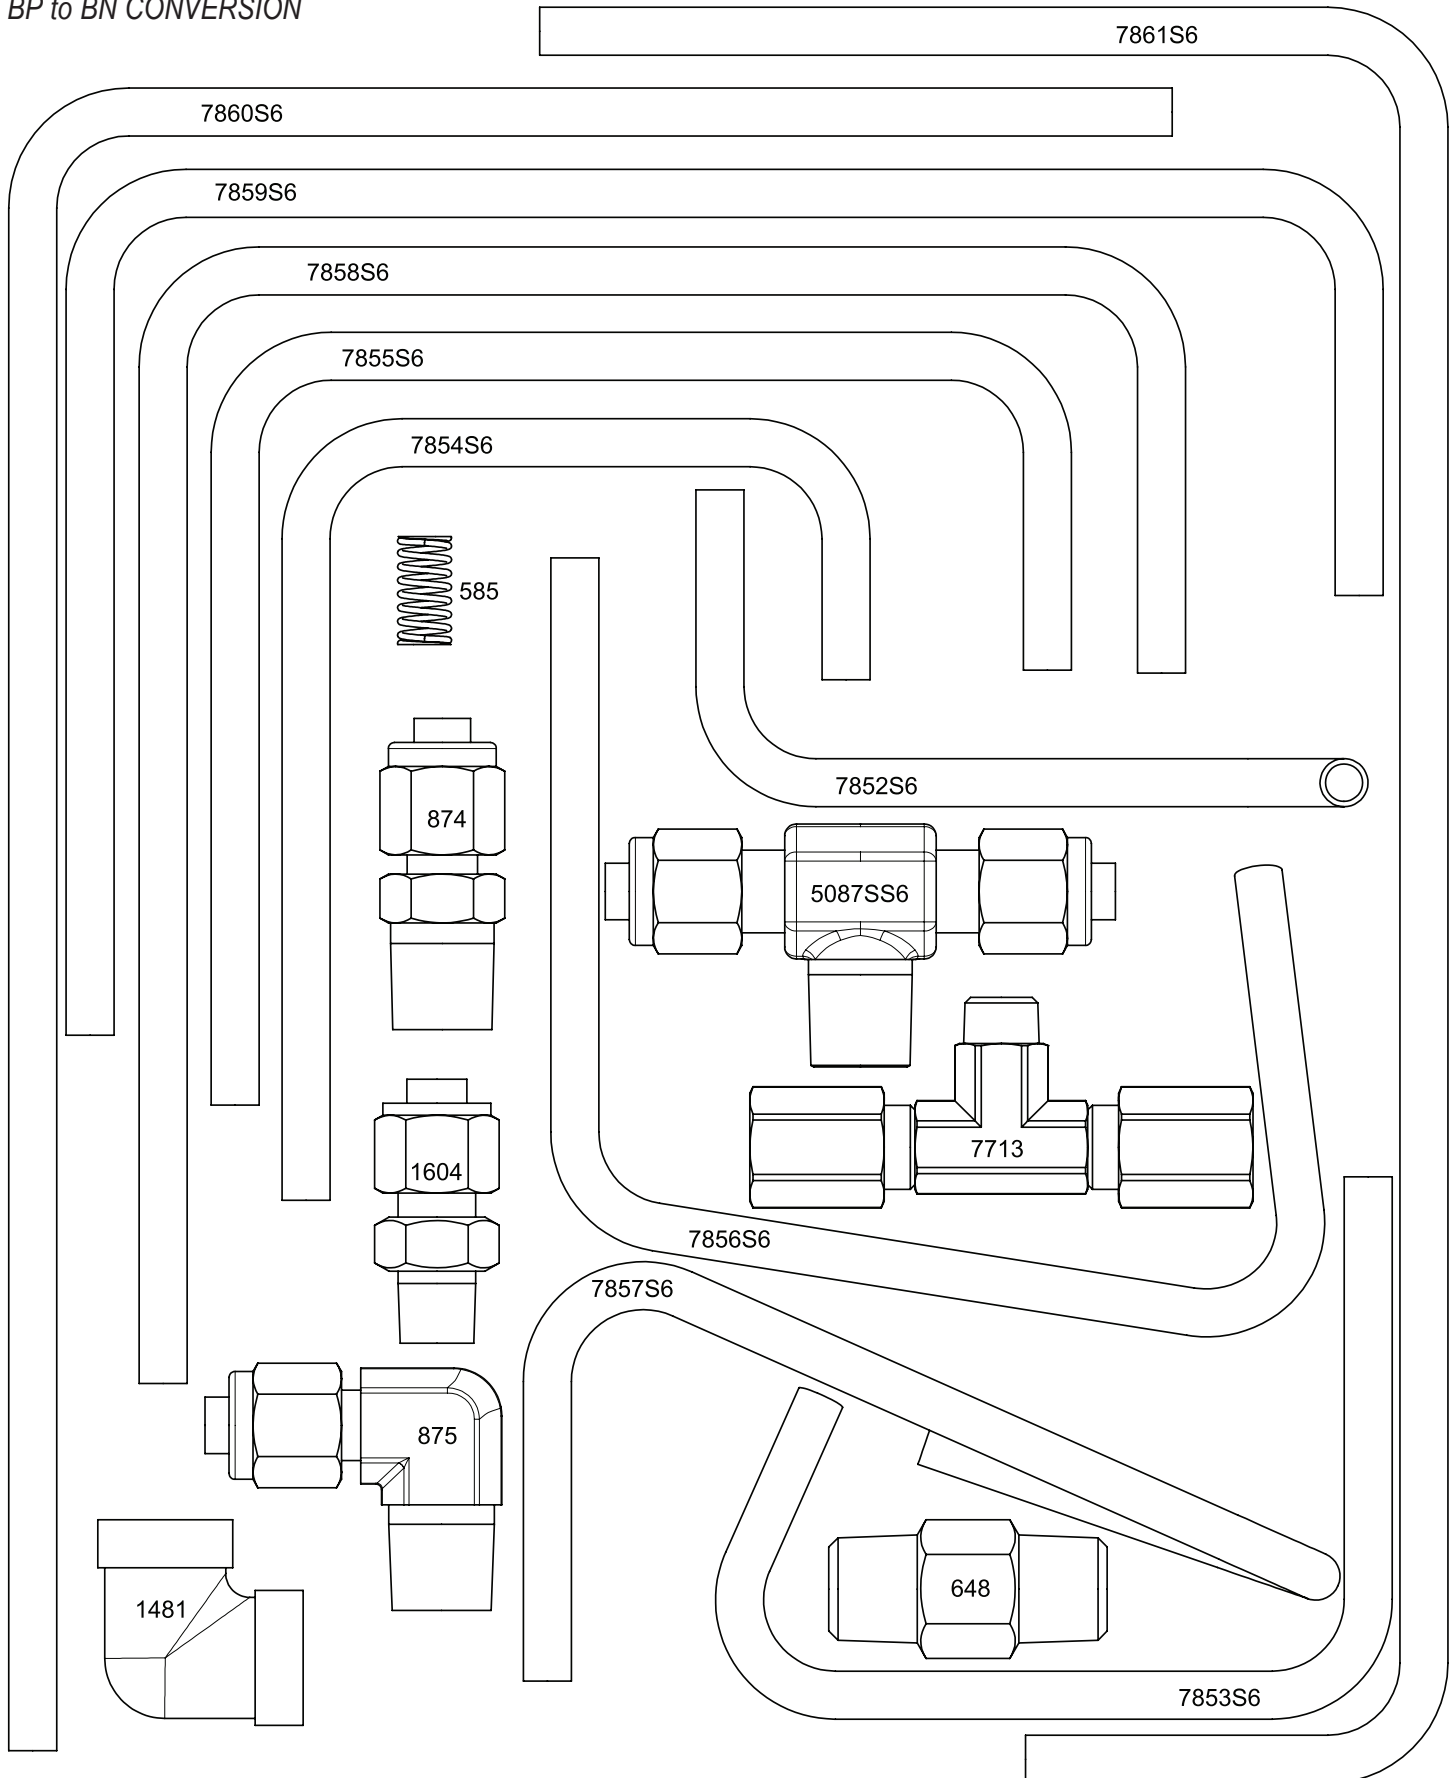

ITEM	QTY.	DESCRIPTION	PART NUMBER				
			1 inch	2 inch	3 inch	4 inch	6 inch
1	1	Lower Tubing	7852S6	7854S6	7856S6	7858S6	7860S6
2	1	Upper Tubing	7853S6	7855S6	7857S6	7859S6	7861S6
3	1	Connector	1604	874	874	874	874
4	1	Eil	875	875	875	875	875
5	1	Tee	7713	5087	5087	5087	5087
6	1	Spring	----	585	585	585	585
7	1	Eil	----	----	----	----	1481
8	1	Nipple	----	----	----	----	648

All Pictures shown are for illustration purpose only. Actual product may vary due to product enhancement.

For additional information & documentation visit [www.kimray.com](http://www.kimray.com)

# PRESSURE REGULATORS

REPAIR KIT  
BP to BN CONVERSION

All Pictures shown are for illustration purpose only. Actual product may vary due to product enhancement.